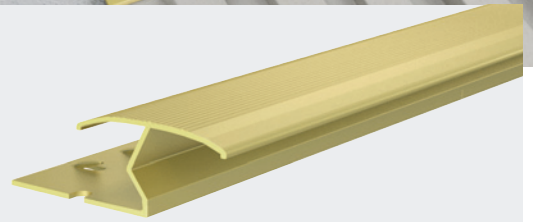

TRANSCARPET PROFILE

ALUMINIUM

An Aluminium ribbed profile which neatly covers and protects the joint edge of tiled surfaces abutting soft floor coverings. 8mm opening can be hammered down to the required height. Features a leg with gripper hooks for carpet.

USAGE

PROFILE DIMENSIONS

CODE	COLOUR/FINISH	LENGTH-M
GTA090-TC	SILVER	0.9
GTA270-TC	SILVER	2.7
GTA090/SB-TC	SYNBRASS	0.9
GTA270/SB-TC	SYNBRASS	2.7