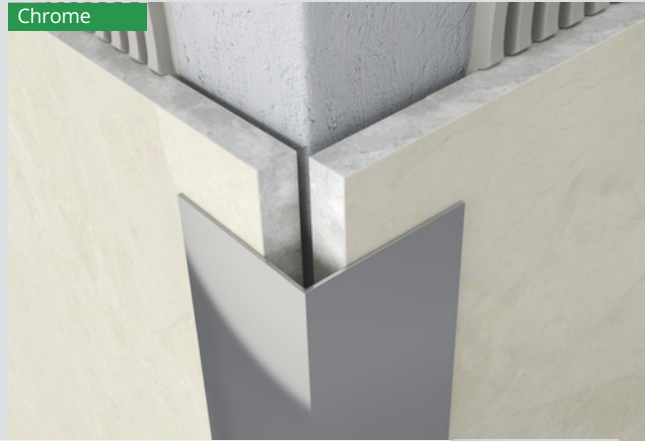

White

Chrome

PROTECTIVE EDGING

PVC / ALUMINIUM

PVC and Aluminium protective profiles for retro-fitting on tiled edges or other wall surfaces.

USAGE

PROFILE DIMENSIONS

CODE	COLOUR/FINISH	DEPTH-MM	WIDTH-MM	LENGTH-M
PEP190/WH	WHITE	19	19	2.5
PEP250/WH	WHITE	25	25	2.5
PEP500/WH	WHITE	50	50	2.5
PEA250/CR	CHROME	25	25	2.5
PEA500/CR	CHROME	50	50	2.5