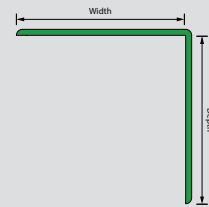

White

Chrome

PROTECTIVE EDGING

PVC / ALUMINIUM

PVC and Aluminium protective profiles for retro-fitting on tiled edges or other wall surfaces.

USAGE

PROFILE DIMENSIONS

CODE	COLOUR/FINISH	DEPTH-MM	WIDTH-MM	LENGTH-M
PEP190/WH	WHITE	19	19	2.5
PEP250/WH	WHITE	25	25	2.5
PEP500/WH	WHITE	50	50	2.5
PEA250/CR	CHROME	25	25	2.5
PEA500/CR	CHROME	50	50	2.5