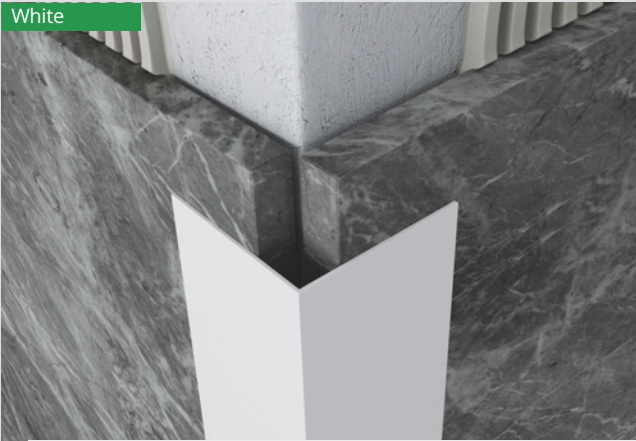

White

Chrome

PROTECTIVE EDGING

PVC / ALUMINIUM

PVC and Aluminium protective profiles for retro-fitting on tiled edges or other wall surfaces.

USAGE

PROFILE DIMENSIONS

CODE	COLOUR/FINISH	DEPTH-MM	WIDTH-MM	LENGTH-M
PEP190/WH	WHITE	19	19	2.5
PEP250/WH	WHITE	25	25	2.5
PEP500/WH	WHITE	50	50	2.5
PEA250/CR	CHROME	25	25	2.5
PEA500/CR	CHROME	50	50	2.5